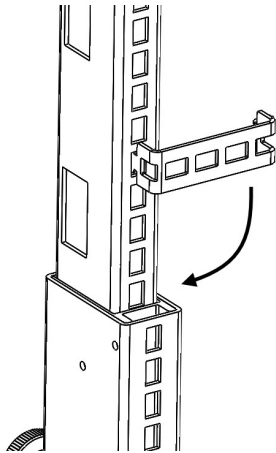

Slot Extension Brackets

1. Insert "T" into slot

2. Rotate & push bottom into hole above lower leg

3. Push down flush with lower leg

Slot Extension Bracket allows for a shelf to be placed at the point where the Infinity Fixture telescopes.