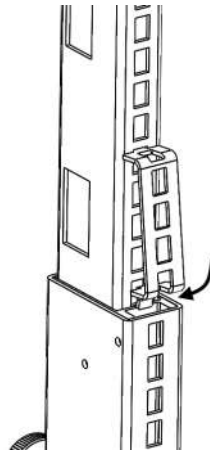

Slot Extension Brackets

1. Insert "T" into slot

2. Rotate & push bottom into hole above lower leg

3. Push down flush with lower leg

Slot Extension Bracket allows for a shelf to be placed at the point where the Infinity Fixture telescopes.