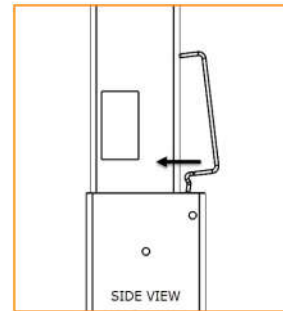

Slot Extension Brackets

1. Insert "T" into slot

2. Rotate & push bottom into hole above lower leg

3. Push down flush with lower leg

Slot Extension Bracket allows for a shelf to be placed at the point where the Infinity Fixture telescopes.