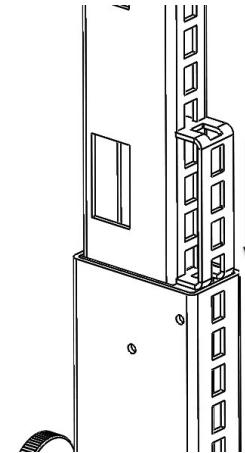

Slot Extension Brackets

1. Insert "T" into slot

2. Rotate & push bottom into hole above lower leg

3. Push down flush with lower leg

Slot Extension Bracket allows for a shelf to be placed at the point where the Infinity Fixture telescopes.