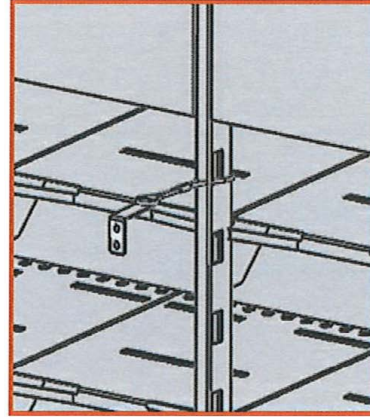

Securing Fixture to the Wall

Carefully read the contents of these instructions, as the instructions indicate the correct step by step procedure to assemble the product. In the event of assembly problems or missing parts, please call our customer service department at **616-842-5330**.

CAUTION:

ASSEMBLED UNIT IS VERY HEAVY. DO NOT ATTEMPT TO LIFT OR MOVE WITHOUT ASSISTANCE.

THE MANUFACTURER OF THIS DISPLAY ASSUMES NO LIABILITY FOR INJURY CAUSED BY IMPROPER ASSEMBLY / INSTALLATION OF THIS DISPLAY.